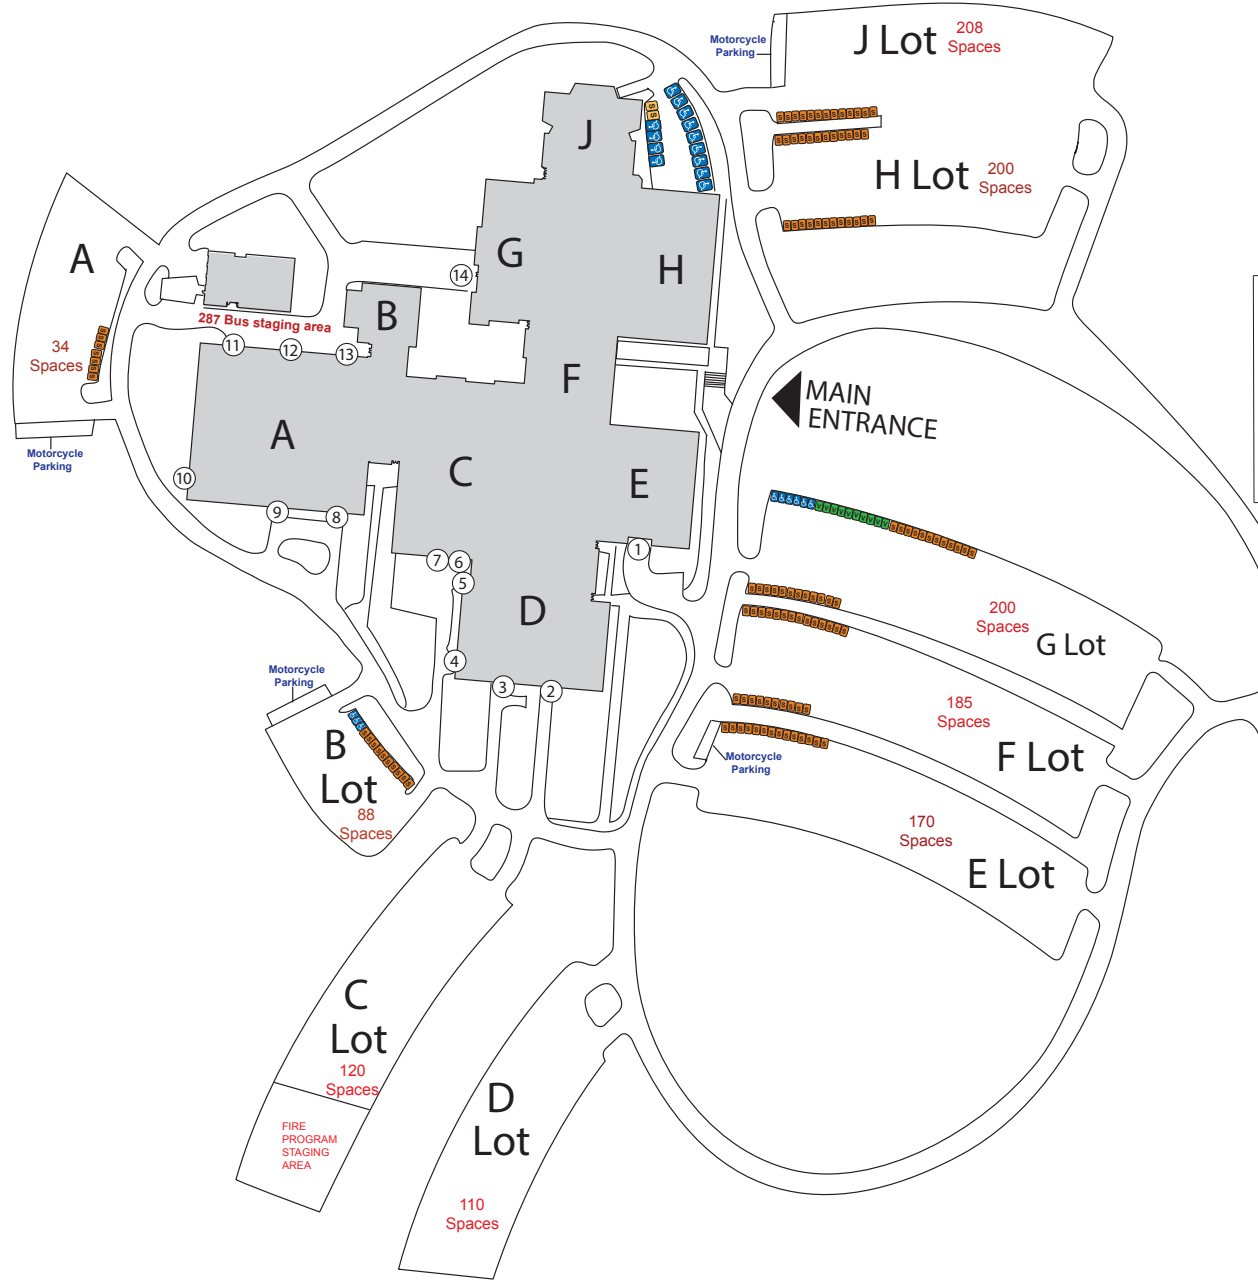

### Hennepin Technical College™

Eden Prairie Campus  
13100 College View Drive  
Eden Prairie, MN. 55347  
Phone: 952-995-1300  
www.hennepintech.edu

	<b>HANDICAP PARKING - 24 SPACES</b> <small>State issued Permit required</small>
	<b>VISITOR PARKING - 10 SPACES</b> <small>Registration required - No student parking</small>
	<b>STAFF/FACULTY PARKING - 115 SPACES</b> <small>Reserved for staff/faculty 7am-4pm M-F</small>
<b>CAMPUS PARKING TOTAL - 1290 SPACES</b>	

Columbine Rd.

Cty. Rd. 61 / Flying Cloud Drive